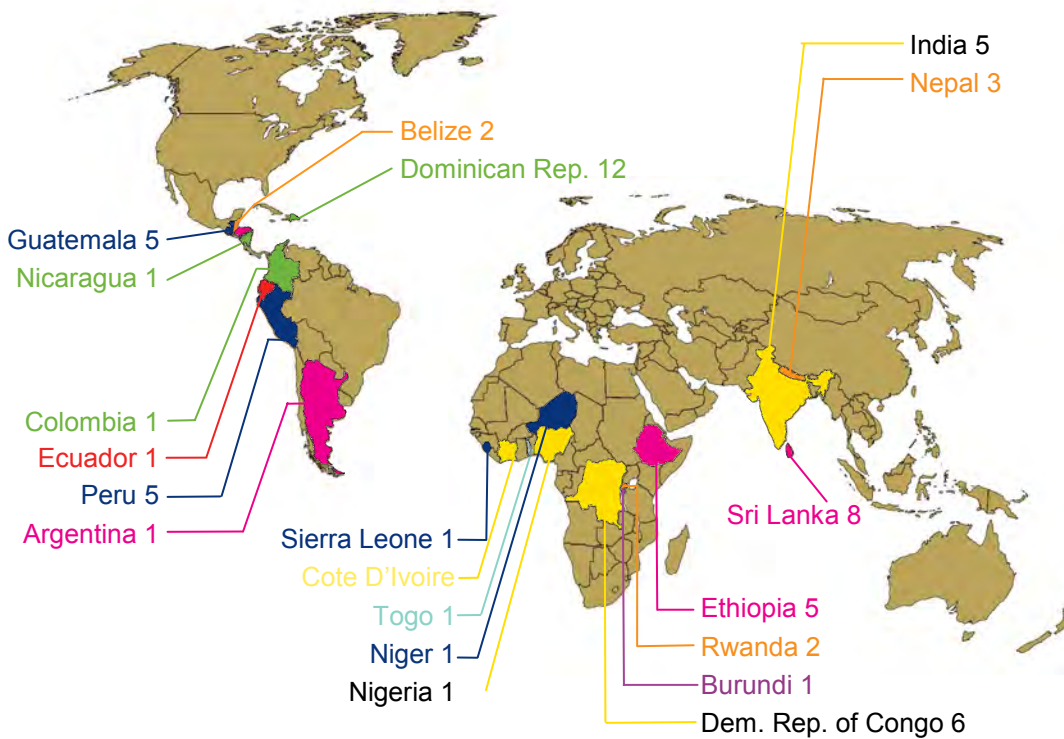

## Go Experience the Harvest!

A ministry trip is self-led by your local church, small group, class, or business. It is comprised of **7-10 people** who join together to **fund and deliver equipment** directly to a JESUS Film team of nationals who are committed to reaching their country for Christ. Trips include **working hand-in-hand** with a JESUS Film team **on the field** and may include helping with a JESUS Film showing, equipment set up, handing out invitations, praying during the show, outreach, VBS, compassionate ministries, etc. Activities and needs vary by country. **Select a destination** from the list below.

Deliver Equipment

Engage in Ministry

Work with JF Teams

JESUS Film Showing

Leave Results to God!

## Help national workers around the world reach the lost with God's love!

Ministry teams use projection equipment to reach the lost and help start new churches. Equipment is needed to re-equip existing teams and to start new teams. Below are the regions and corresponding countries with number of needed equipment sets. Countries **underlined>** are in **urgent** need of equipment. *For more information visit [www.JFHP.org/GetInvolved](http://www.JFHP.org/GetInvolved).*